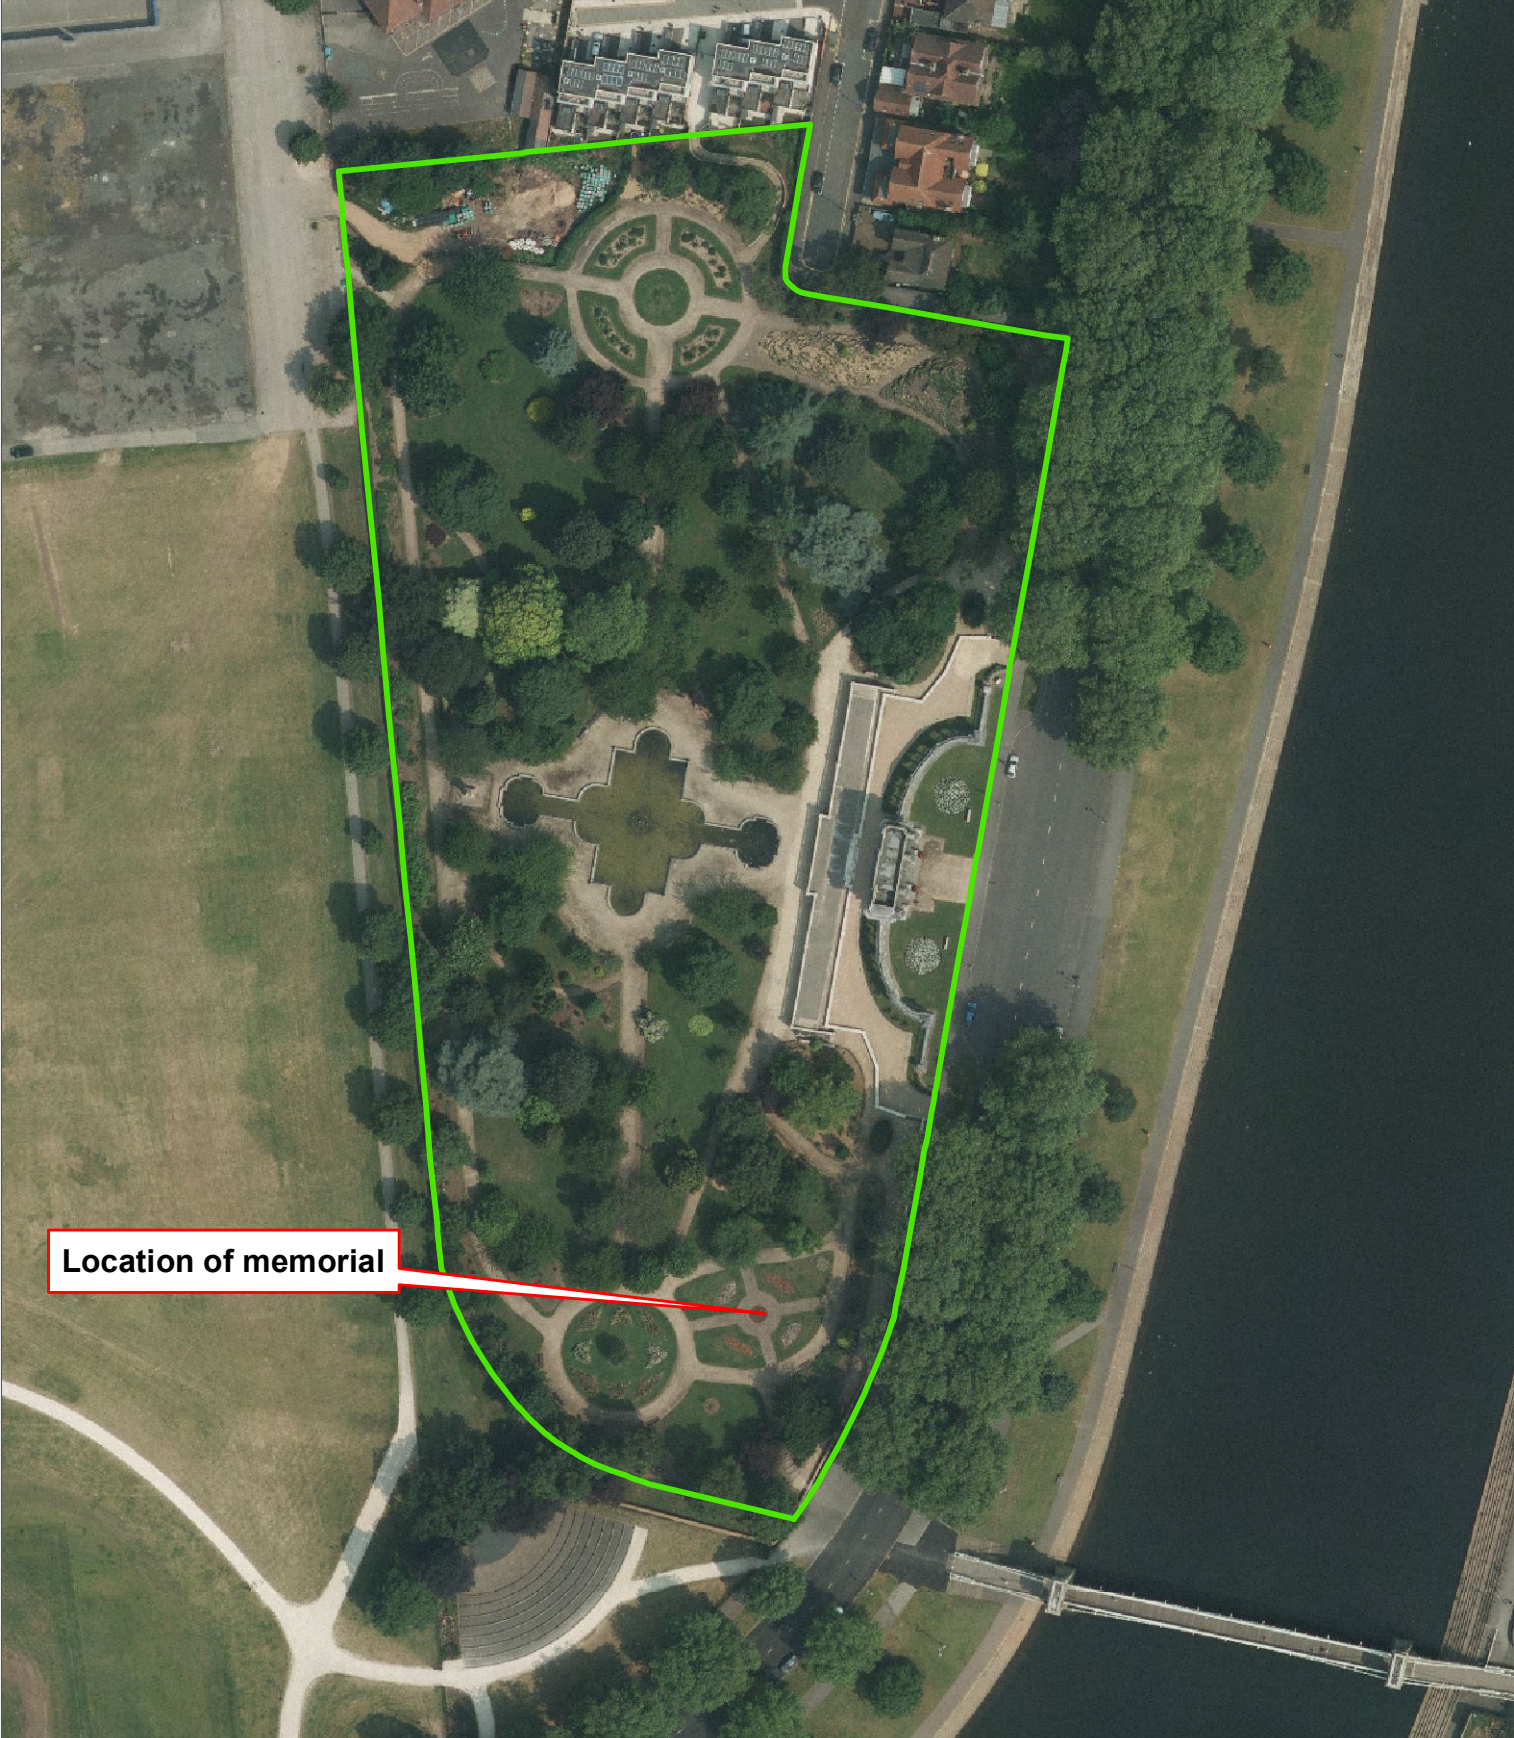

Victoria Embankment Memorial Gardens

Location of memorial

© Crown copyright and database right 2018. Ordnance Survey Licence number 100019317.

0 30 60 metres

Nottingham
City Council