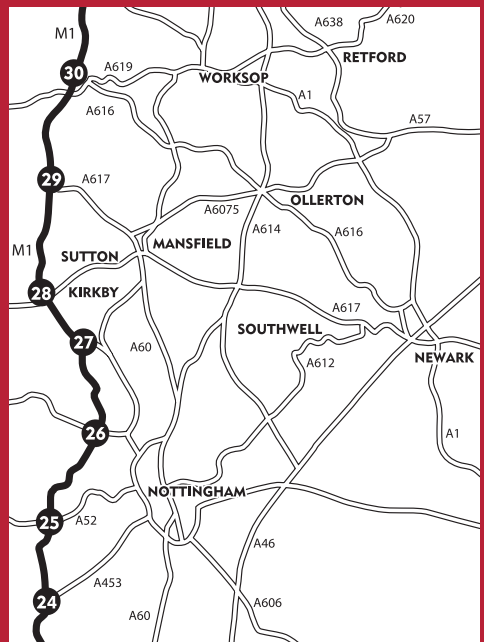

## Where to find us:

Southwell is 14 miles from Nottingham (see map).

The nearest train station is at Newark which is eight miles away.

There is a Pathfinder bus service from Nottingham (no. 100 from outside Boots at the Victoria Centre). Stagecoach Lincolnshire operates a service from Mansfield and Newark.