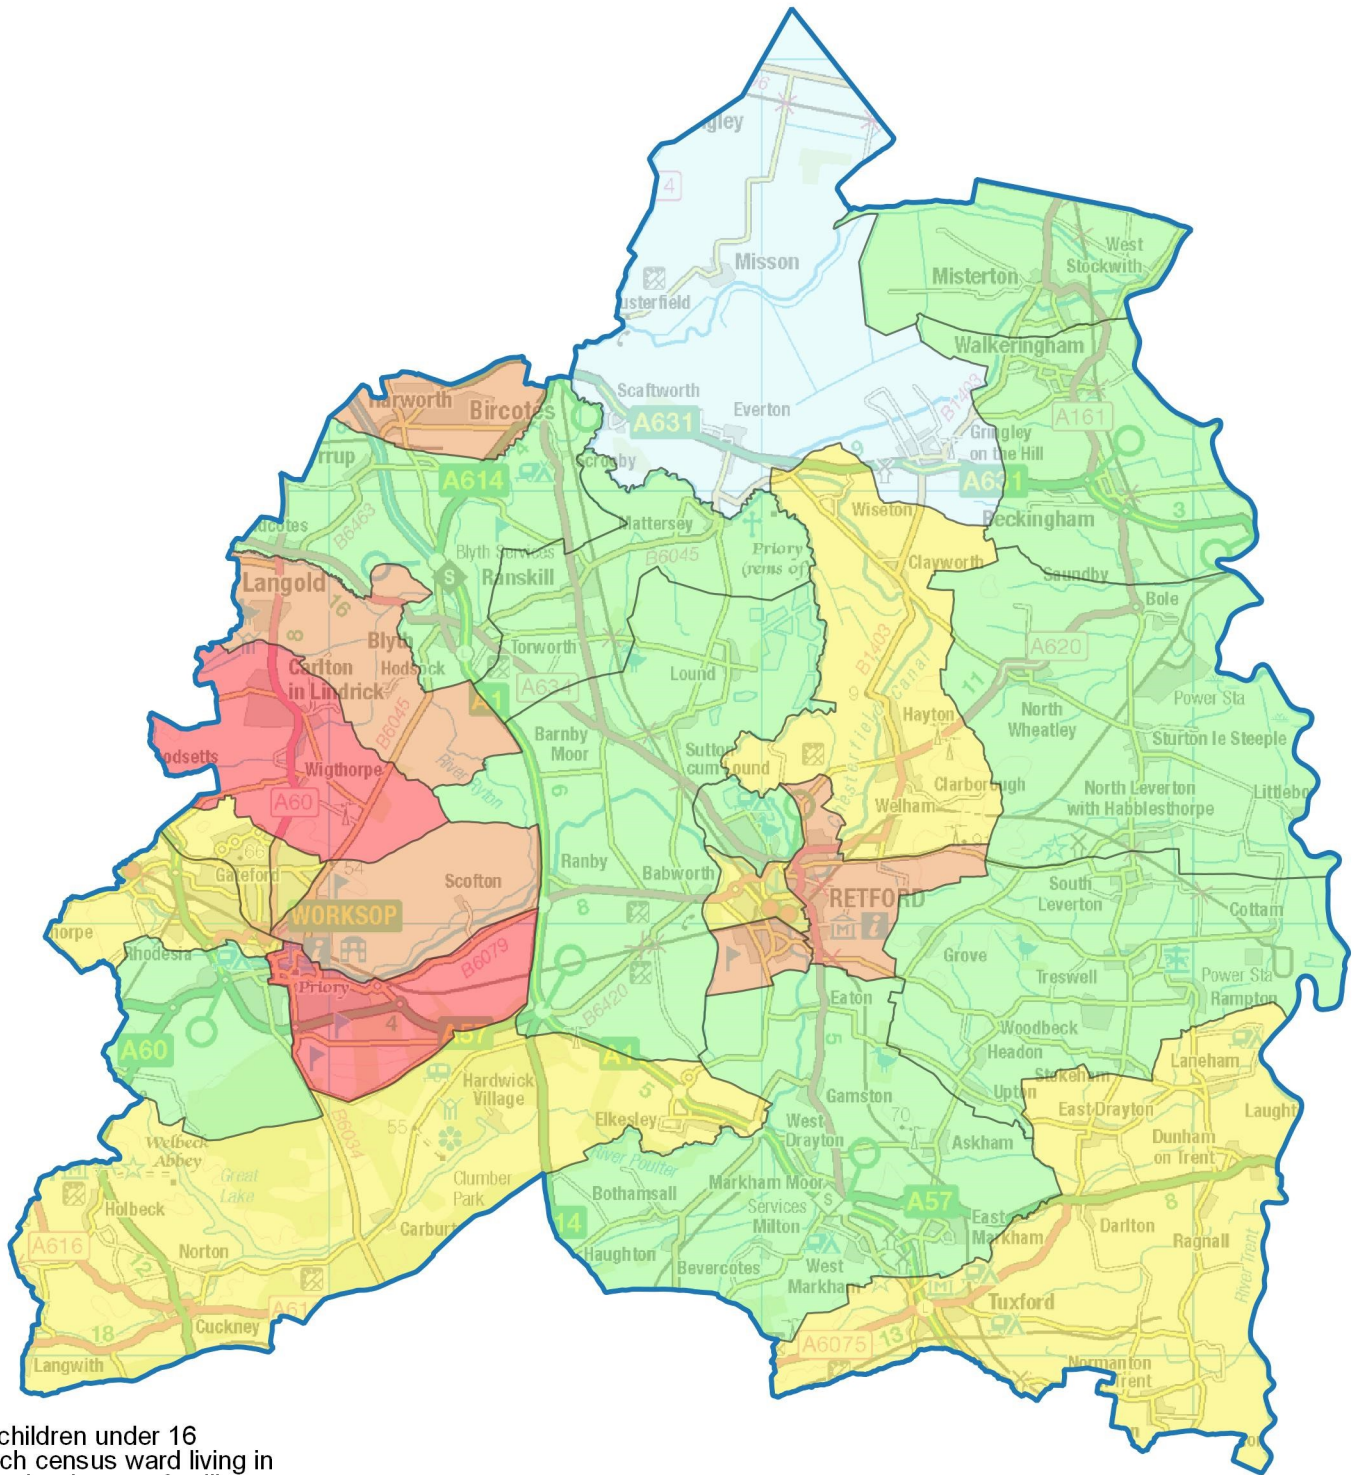

Percentage of children aged 0-16 years living in relative low income families
 FYE 2021/22
 Bassetlaw District

% of children under 16
 in each census ward living in
 relative low income families

- 4.6-13.6%
- 13.6%-21.1%
- 21.1%-28.1%
- 28.1%-36.2%
- 36.2%-46.7%