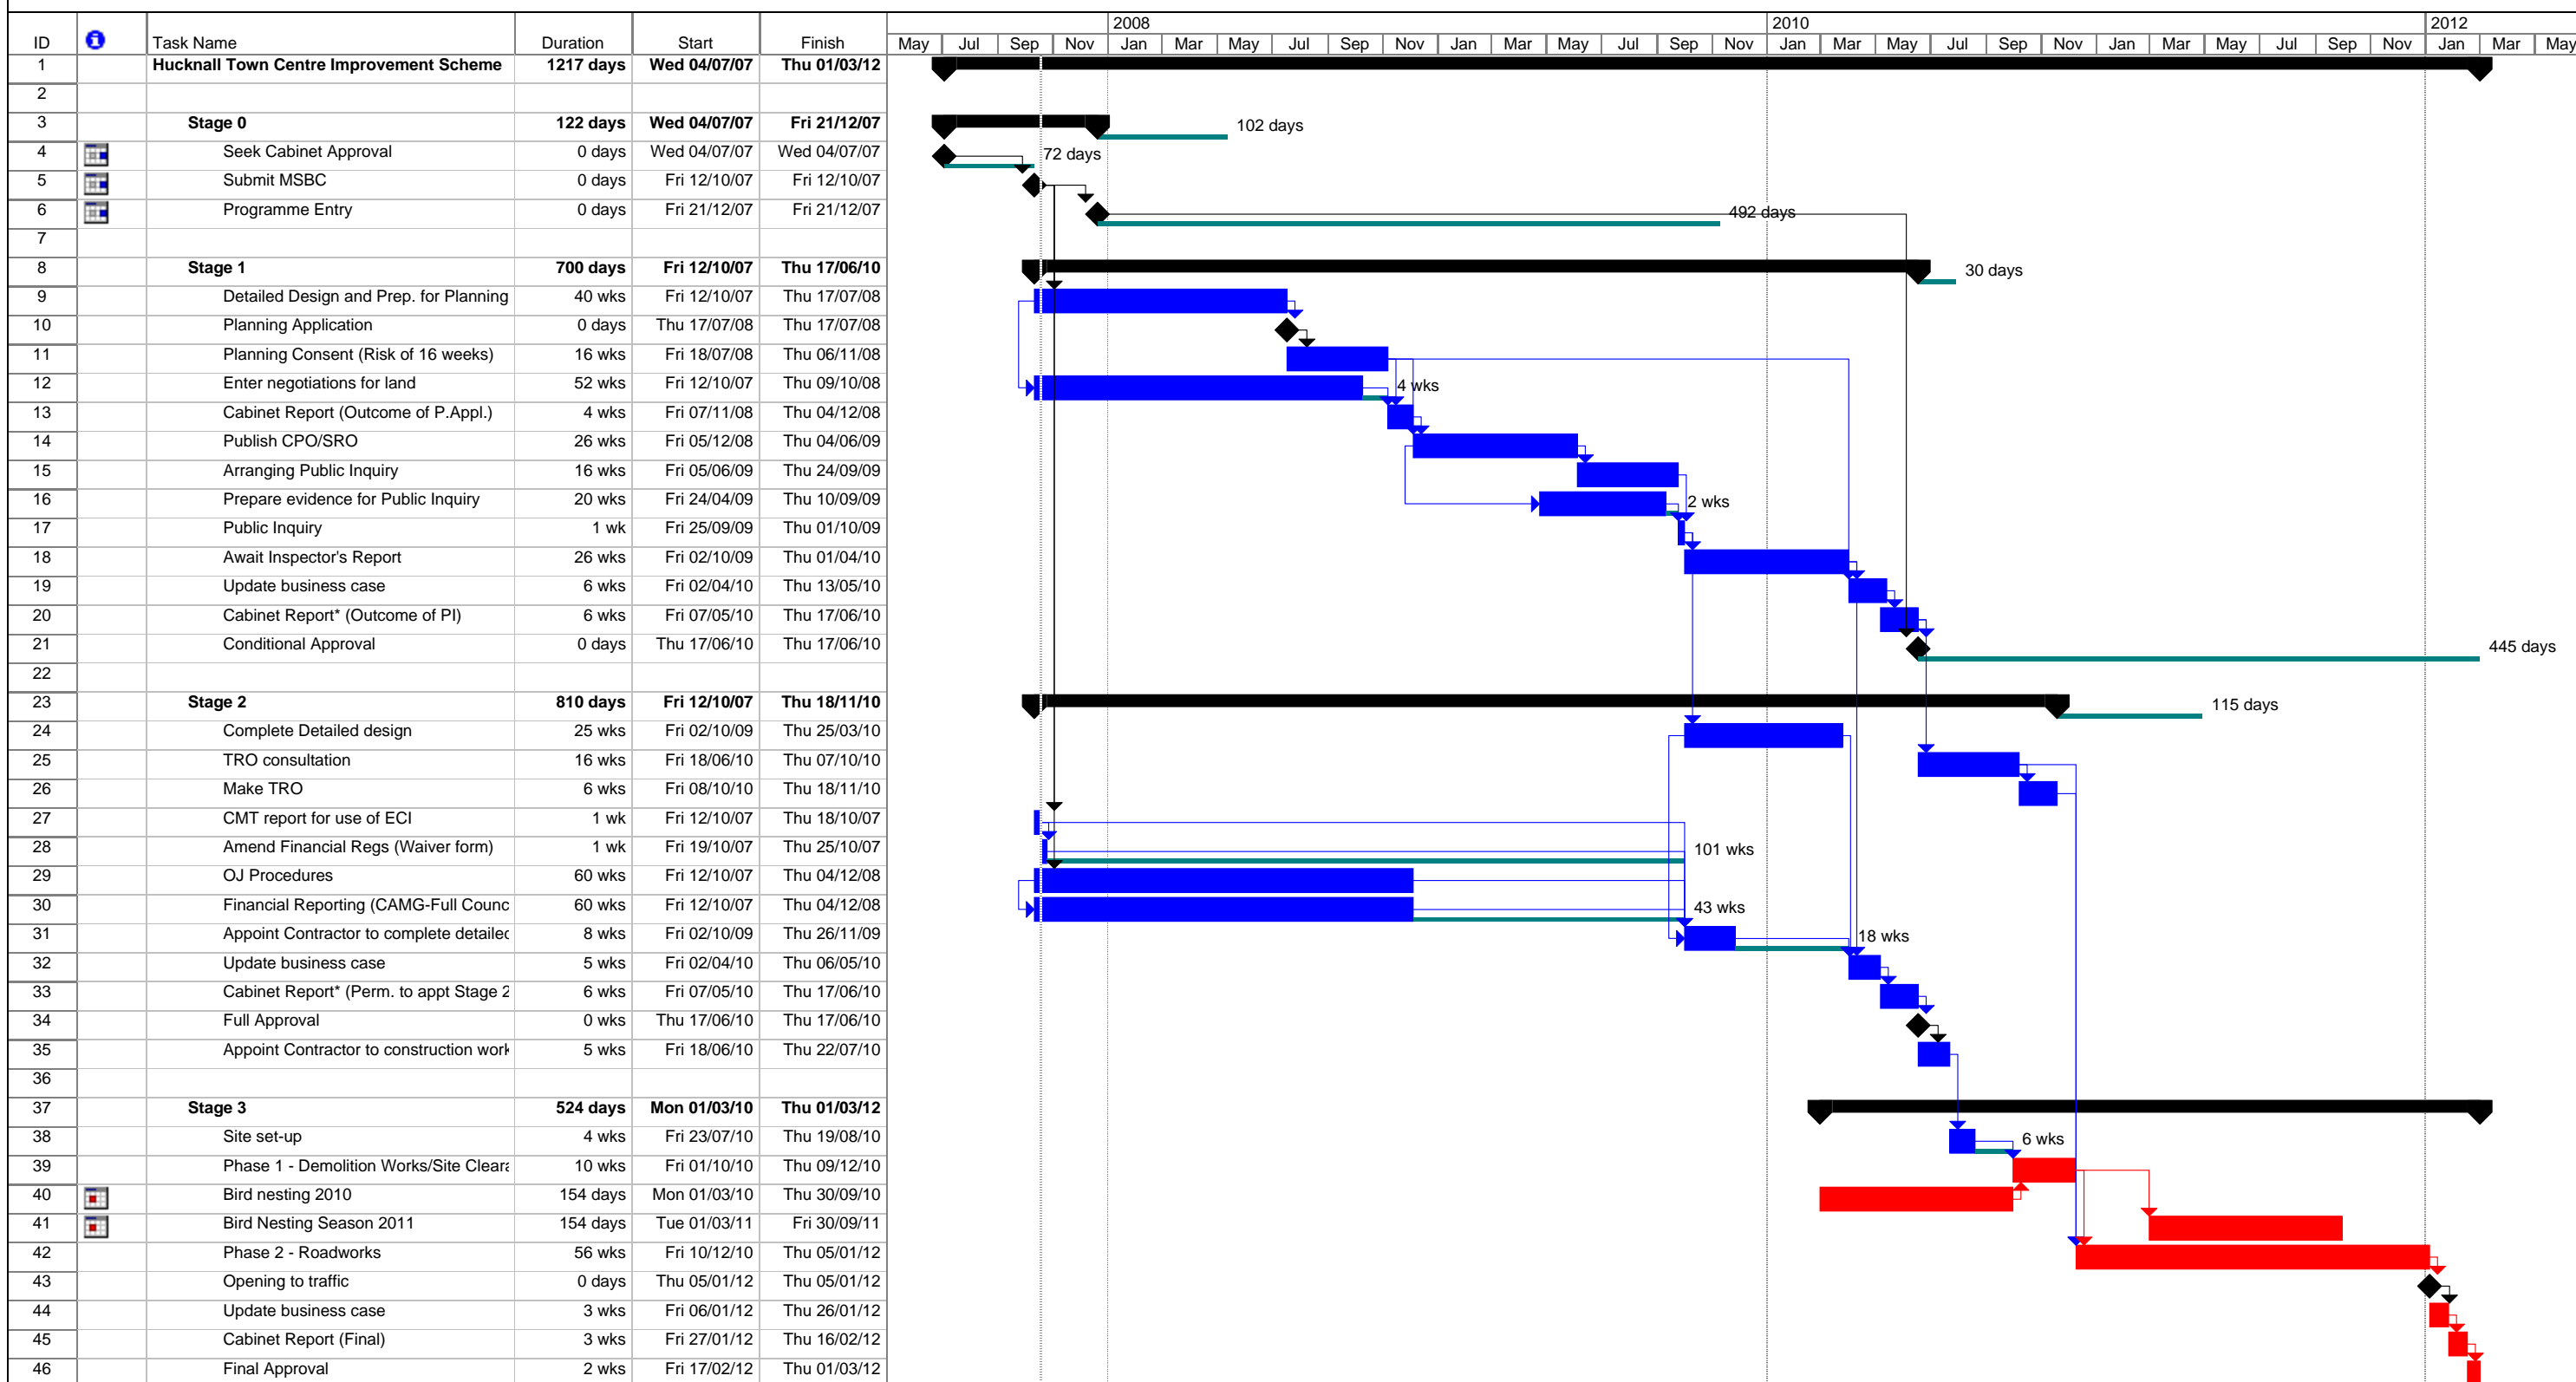

EC I Programme (Critical Path)

Project: Hucknall - High Level Program Date: Thu 18/10/07	Critical		Split		Slack		Project Summary		External Tasks	
	Critical Split		Progress		Slippage		Rolled Up Critical		External Milestone	
	Task		Milestone		Summary		Rolled Up Critical Split		Deadline	